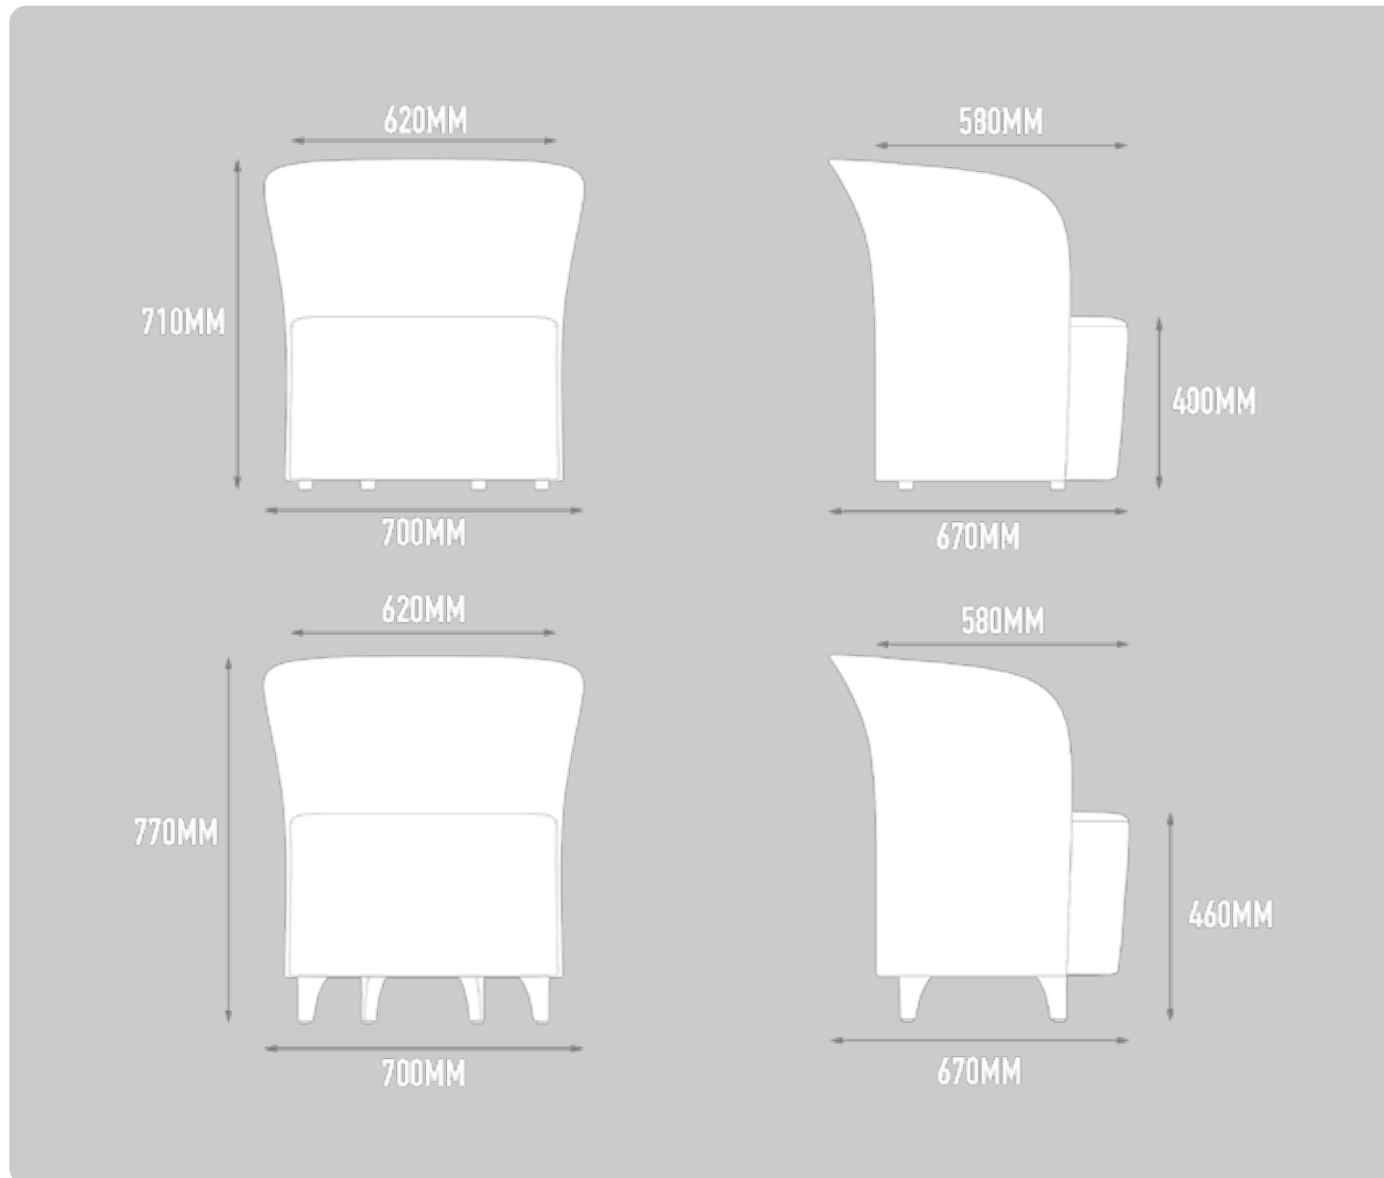

pulse[®]
DESIGN

COSTA

CONTENTS

COSTAPOLYPROPYLENE 4

COSTAUPHOLSTERED 5

DIMENSIONS 7

COSTA POLYPROPYLENE

This iteration of the Costa provides a sublime contrast between the lush pastel tones of the curvaceous outer shell and the upholstery of the seating area you specify to suit your workspace.

The shell can be specified as either grey, blue or green at point of order.

Black nylon feet come as standard and contemporary chrome legs are there as an option when the environment requires a more elegant touch, or where the user requires a higher seat height.

COSTAUPHOLSTERED

For those environments that require an additional level of allure and comfort, Costa can be specified fully upholstered.

The curvature inside this exquisite tub offering envelopes the user, providing the specifier with an option that not only looks the part but one that acts it too, with the user able to comfortably and effectively take part in agile working ventures away from the desk.

This version of the Costa is available in single or two-tone upholstery, with a choice of black nylon glides or chrome feet.

DIMENSIONS

A modern office lounge with colorful armchairs and tables. The room features a grey floor, a white wall with a chalkboard, and large windows. In the foreground, there are several armchairs in shades of purple, green, and blue, arranged around a small round table with a laptop and a cup of coffee. In the background, there is a dining table with white chairs and a chalkboard with some writing on it.