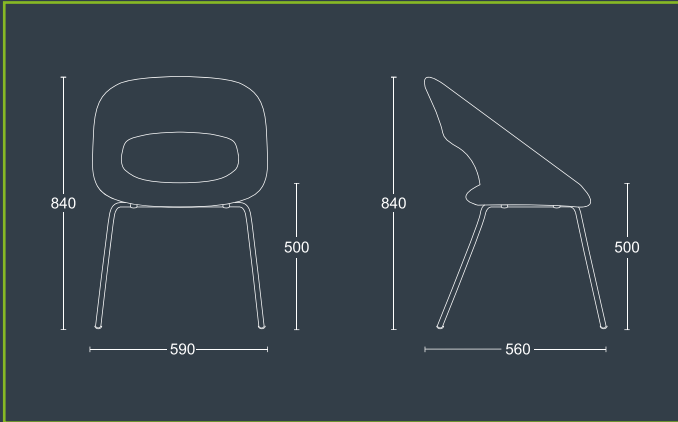

POLO - FL

POLO - WF

POLO - DS

POLO

POLO - WF

Polo chair with chrome sled frame.

DIMENSIONS	
WIDTH	590mm
DEPTH	590mm
SEAT HEIGHT	500mm
OVERALL HEIGHT	840mm

POLO - FL

Polo chair with chrome four legged frame.

DIMENSIONS	
WIDTH	590mm
DEPTH	560mm
SEAT HEIGHT	500mm
OVERALL HEIGHT	840mm

POLO - DS

Polo chair with chrome, height adjustable swivel disc base.

DIMENSIONS	
WIDTH	590mm
DEPTH	560mm
SEAT HEIGHT	430mm
OVERALL HEIGHT	780mm
SEAT HEIGHT	520mm
OVERALL HEIGHT	870mm