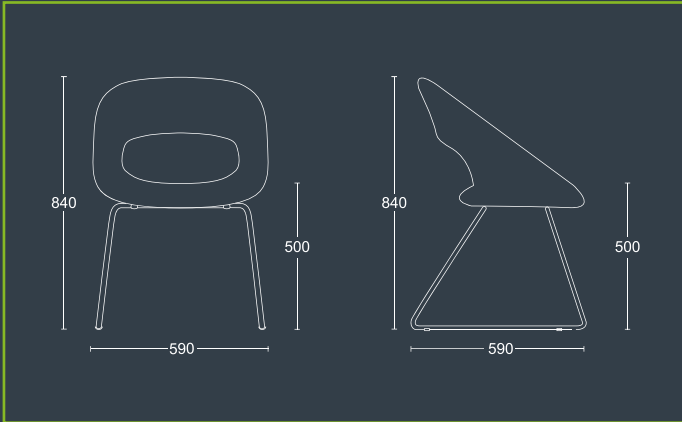

POLO - FL

POLO - WF

POLO - DS

POLO

POLO - WF

Polo chair with chrome sled frame.

DIMENSIONS	
WIDTH	590mm
DEPTH	590mm
SEAT HEIGHT	500mm
OVERALL HEIGHT	840mm

POLO - FL

Polo chair with chrome four legged frame.

DIMENSIONS	
WIDTH	590mm
DEPTH	560mm
SEAT HEIGHT	500mm
OVERALL HEIGHT	840mm

POLO - DS

Polo chair with chrome, height adjustable swivel disc base.

DIMENSIONS	
WIDTH	590mm
DEPTH	560mm
SEAT HEIGHT	430mm
OVERALL HEIGHT	780mm
SEAT HEIGHT	520mm
OVERALL HEIGHT	870mm