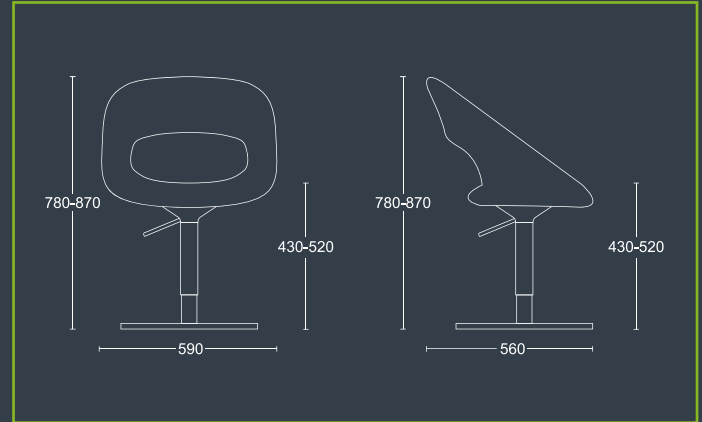

POLO - FL

POLO - WF

POLO - DS

POLO

POLO - WF

Polo chair with chrome sled frame.

DIMENSIONS	
WIDTH	590mm
DEPTH	590mm
SEAT HEIGHT	500mm
OVERALL HEIGHT	840mm

POLO - FL

Polo chair with chrome four legged frame.

DIMENSIONS	
WIDTH	590mm
DEPTH	560mm
SEAT HEIGHT	500mm
OVERALL HEIGHT	840mm

POLO - DS

Polo chair with chrome, height adjustable swivel disc base.

DIMENSIONS	
WIDTH	590mm
DEPTH	560mm
SEAT HEIGHT	430mm
OVERALL HEIGHT	780mm
SEAT HEIGHT	520mm
OVERALL HEIGHT	870mm