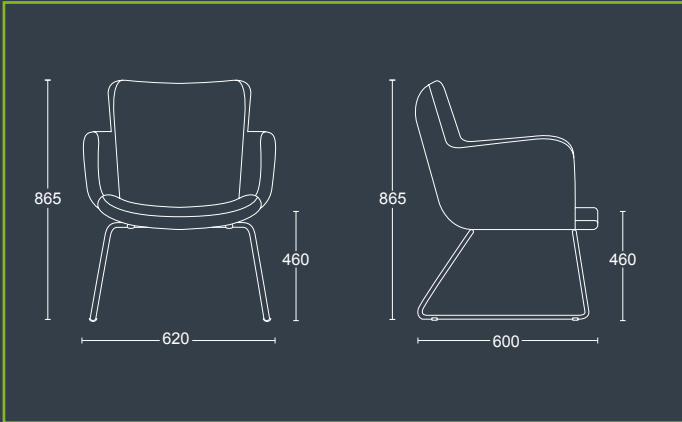

SOLACE

Solace

A well-proportioned armchair that fits various base options. The refined shape gives Solace credence in breakout and visitor areas as well as in boardroom environments.

Features

- CMHR foam
 - Plywood frame
 - Chrome finish
-

SOLACE - WF

SOLACE - FS

SOLACE

SOLACE - WF

Armchair with chrome sled frame.

DIMENSIONS	
WIDTH	620mm
DEPTH	600mm
SEAT HEIGHT	460mm
OVERALL HEIGHT	865mm

SOLACE - FS

Armchair with chrome height adjustable four star swivel base.

DIMENSIONS	
WIDTH	620mm
DEPTH	600mm
SEAT HEIGHT	357mm
OVERALL HEIGHT	765mm
OVERALL HEIGHT	895mm

pulse
DESIGN

Parkside Mill, Walter Street, Blackburn, Lancashire BB1 1TL
 Telephone: 01254 673 400 Fax: 01254 665 571
 Email: sales@pulse-design.co.uk www.pulse-design.co.uk