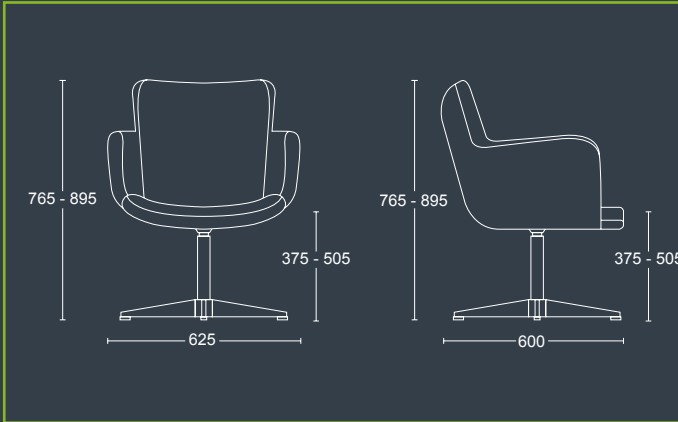

SOLACE

Solace

A well-proportioned armchair that fits various base options. The refined shape gives Solace credence in breakout and visitor areas as well as in boardroom environments.

Features

- CMHR foam
 - Plywood frame
 - Chrome finish
-

SOLACE - WF

SOLACE - FS

SOLACE

SOLACE - WF

Armchair with chrome sled frame.

DIMENSIONS	
WIDTH	620mm
DEPTH	600mm
SEAT HEIGHT	460mm
OVERALL HEIGHT	865mm

SOLACE - FS

Armchair with chrome height adjustable four star swivel base.

DIMENSIONS	
WIDTH	620mm
DEPTH	600mm
SEAT HEIGHT	357mm
OVERALL HEIGHT	765mm
OVERALL HEIGHT	895mm

pulse
DESIGN

Parkside Mill, Walter Street, Blackburn, Lancashire BB1 1TL
 Telephone: 01254 673 400 Fax: 01254 665 571
 Email: sales@pulse-design.co.uk www.pulse-design.co.uk