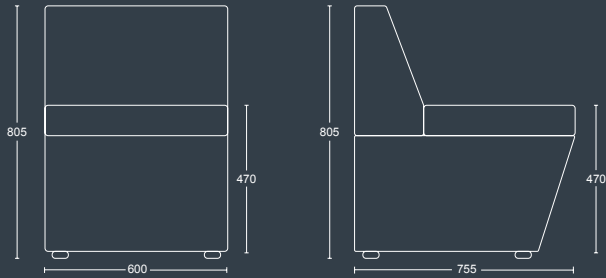

### FUSION NA

Single seat with no armrests and black nylon feet.

DIMENSIONS	
<b>WIDTH</b>	600mm
<b>DEPTH</b>	755mm
<b>SEAT HEIGHT</b>	470mm
<b>OVERALL HEIGHT</b>	805mm

### FUSION LA/RA

Single seat with right or left armrest and black nylon feet.

DIMENSIONS	
<b>WIDTH</b>	710mm
<b>DEPTH</b>	755mm
<b>SEAT HEIGHT</b>	470mm
<b>OVERALL HEIGHT</b>	805mm

### FUSION LARA

Armchair with black nylon feet.

DIMENSIONS	
<b>WIDTH</b>	820mm
<b>DEPTH</b>	755mm
<b>SEAT HEIGHT</b>	470mm
<b>OVERALL HEIGHT</b>	805mm

### FUSION CORNER

Corner unit with black chrome feet.

DIMENSIONS	
<b>WIDTH</b>	1060mm
<b>DEPTH</b>	1060mm
<b>SEAT HEIGHT</b>	470mm
<b>OVERALL HEIGHT</b>	805mm

**pulse**  
DESIGN

Parkside Mill, Walter Street, Blackburn, Lancashire BB1 1TL  
 Telephone: 01254 673 400 Fax: 01254 665 571  
 Email: sales@pulse-design.co.uk www.pulse-design.co.uk