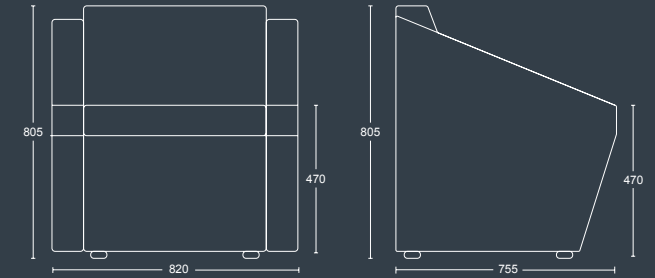

### FUSION NA

Single seat with no armrests and black nylon feet.

DIMENSIONS	
<b>WIDTH</b>	600mm
<b>DEPTH</b>	755mm
<b>SEAT HEIGHT</b>	470mm
<b>OVERALL HEIGHT</b>	805mm

### FUSION LA/RA

Single seat with right or left armrest and black nylon feet.

DIMENSIONS	
<b>WIDTH</b>	710mm
<b>DEPTH</b>	755mm
<b>SEAT HEIGHT</b>	470mm
<b>OVERALL HEIGHT</b>	805mm

### FUSION LARA

Armchair with black nylon feet.

DIMENSIONS	
<b>WIDTH</b>	820mm
<b>DEPTH</b>	755mm
<b>SEAT HEIGHT</b>	470mm
<b>OVERALL HEIGHT</b>	805mm

### FUSION CORNER

Corner unit with black chrome feet.

DIMENSIONS	
<b>WIDTH</b>	1060mm
<b>DEPTH</b>	1060mm
<b>SEAT HEIGHT</b>	470mm
<b>OVERALL HEIGHT</b>	805mm

**pulse**  
DESIGN

Parkside Mill, Walter Street, Blackburn, Lancashire BB1 1TL  
 Telephone: 01254 673 400 Fax: 01254 665 571  
 Email: sales@pulse-design.co.uk www.pulse-design.co.uk