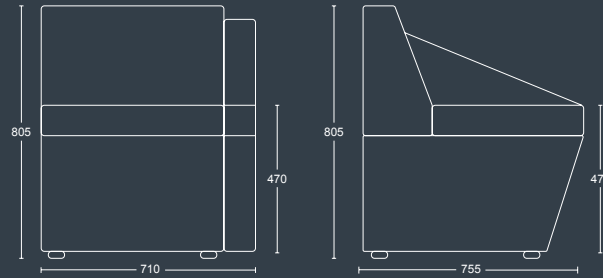

### FUSION NA

Single seat with no armrests and black nylon feet.

DIMENSIONS	
<b>WIDTH</b>	600mm
<b>DEPTH</b>	755mm
<b>SEAT HEIGHT</b>	470mm
<b>OVERALL HEIGHT</b>	805mm

### FUSION LA/RA

Single seat with right or left armrest and black nylon feet.

DIMENSIONS	
<b>WIDTH</b>	710mm
<b>DEPTH</b>	755mm
<b>SEAT HEIGHT</b>	470mm
<b>OVERALL HEIGHT</b>	805mm

### FUSION LARA

Armchair with black nylon feet.

DIMENSIONS	
<b>WIDTH</b>	820mm
<b>DEPTH</b>	755mm
<b>SEAT HEIGHT</b>	470mm
<b>OVERALL HEIGHT</b>	805mm

### FUSION CORNER

Corner unit with black chrome feet.

DIMENSIONS	
<b>WIDTH</b>	1060mm
<b>DEPTH</b>	1060mm
<b>SEAT HEIGHT</b>	470mm
<b>OVERALL HEIGHT</b>	805mm

**pulse**  
DESIGN

Parkside Mill, Walter Street, Blackburn, Lancashire BB1 1TL  
 Telephone: 01254 673 400 Fax: 01254 665 571  
 Email: sales@pulse-design.co.uk www.pulse-design.co.uk