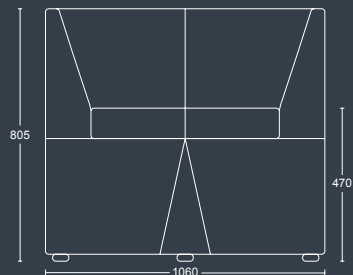

### FUSION LA/RA

Single seat with right or left armrest and black nylon feet.

DIMENSIONS	
<b>WIDTH</b>	710mm
<b>DEPTH</b>	755mm
<b>SEAT HEIGHT</b>	470mm
<b>OVERALL HEIGHT</b>	805mm

### FUSION LARA

Armchair with black nylon feet.

DIMENSIONS	
<b>WIDTH</b>	820mm
<b>DEPTH</b>	755mm
<b>SEAT HEIGHT</b>	470mm
<b>OVERALL HEIGHT</b>	805mm

### FUSION CORNER

Corner unit with black chrome feet.

DIMENSIONS	
<b>WIDTH</b>	1060mm
<b>DEPTH</b>	1060mm
<b>SEAT HEIGHT</b>	470mm
<b>OVERALL HEIGHT</b>	805mm

**pulse**  
DESIGN

Parkside Mill, Walter Street, Blackburn, Lancashire BB1 1TL  
 Telephone: 01254 673 400 Fax: 01254 665 571  
 Email: sales@pulse-design.co.uk www.pulse-design.co.uk